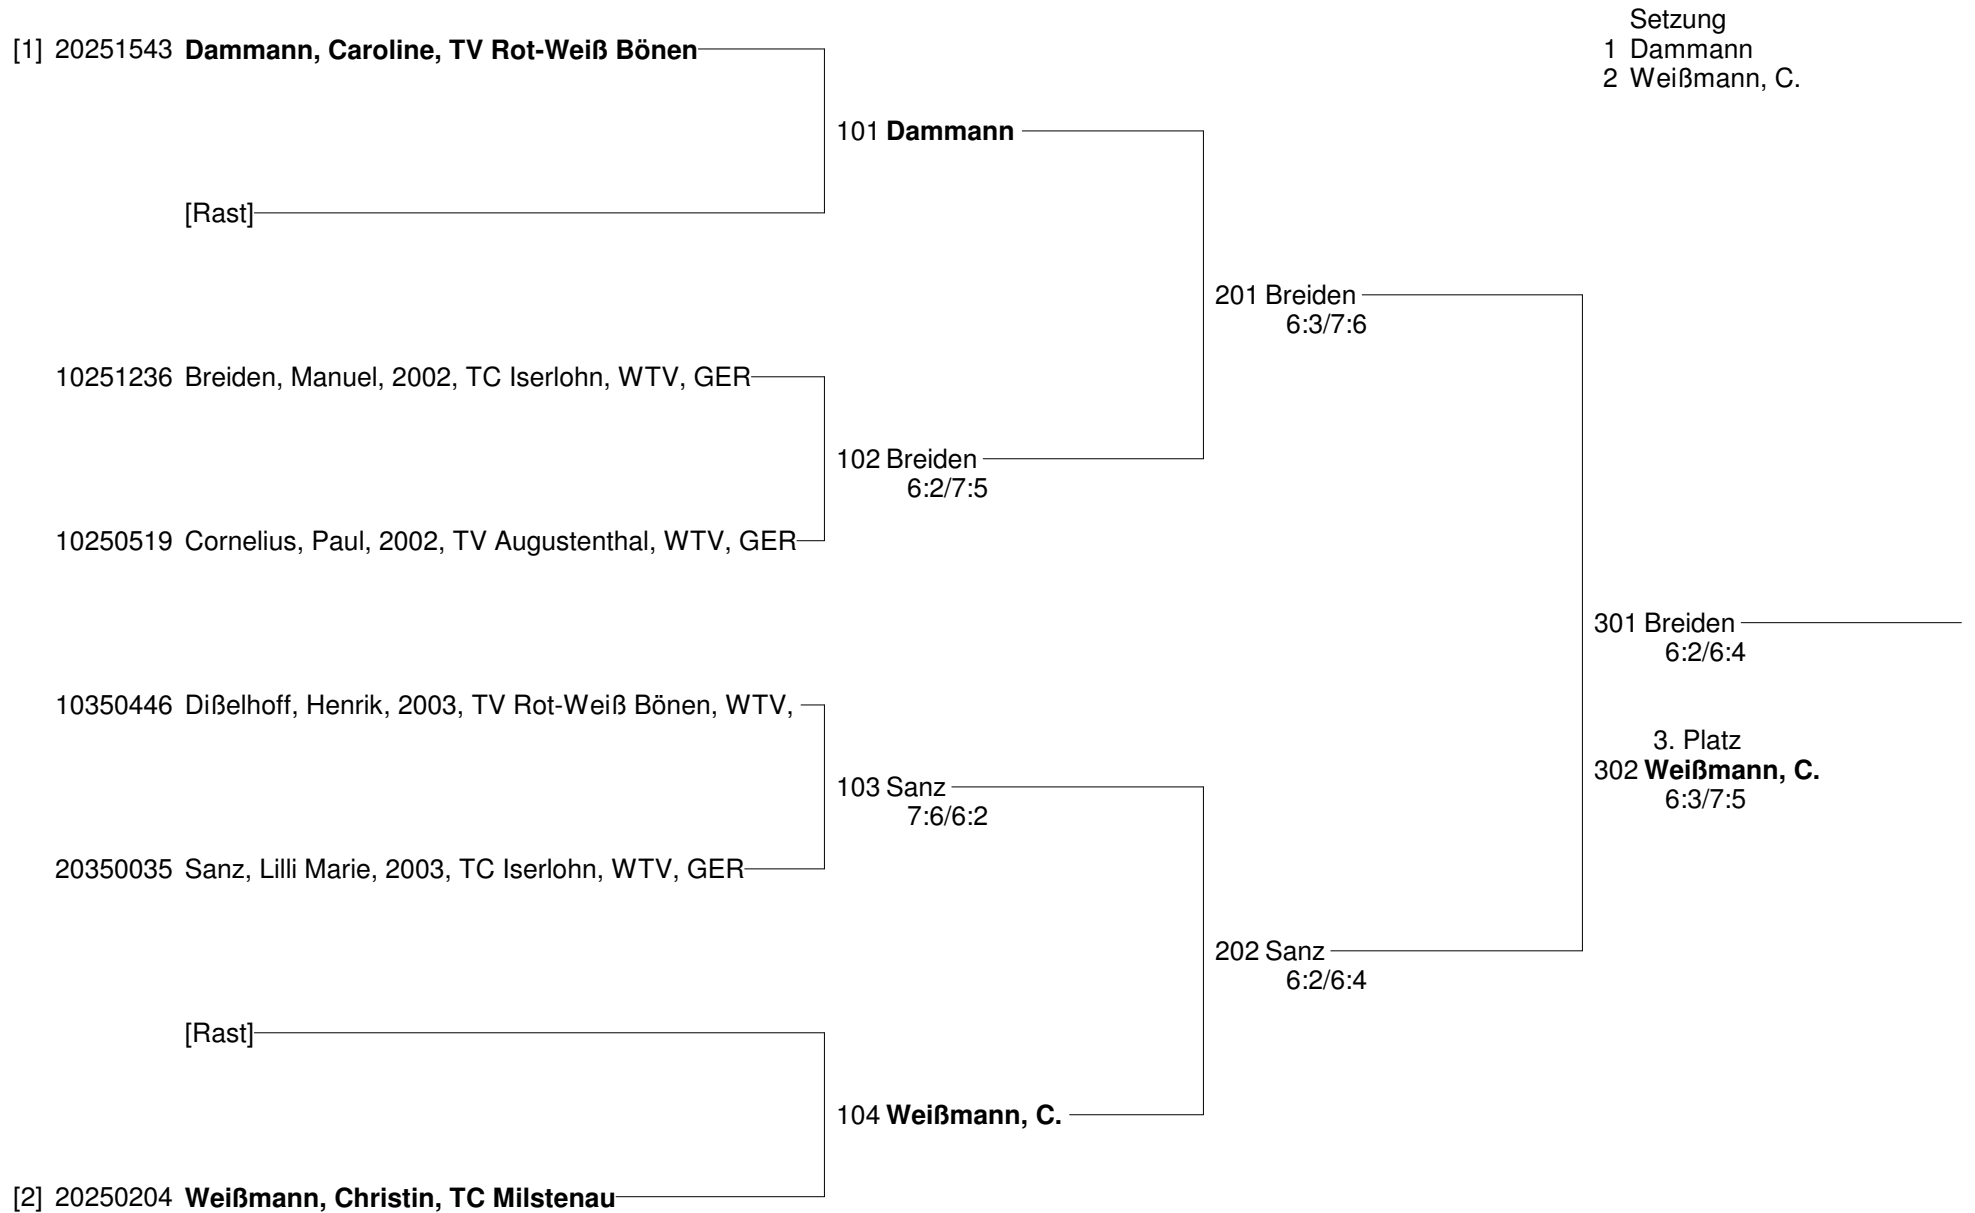

Rewe Cup 2011 on Tour
4. Station Lüdenscheid
U10 Nebenrunde